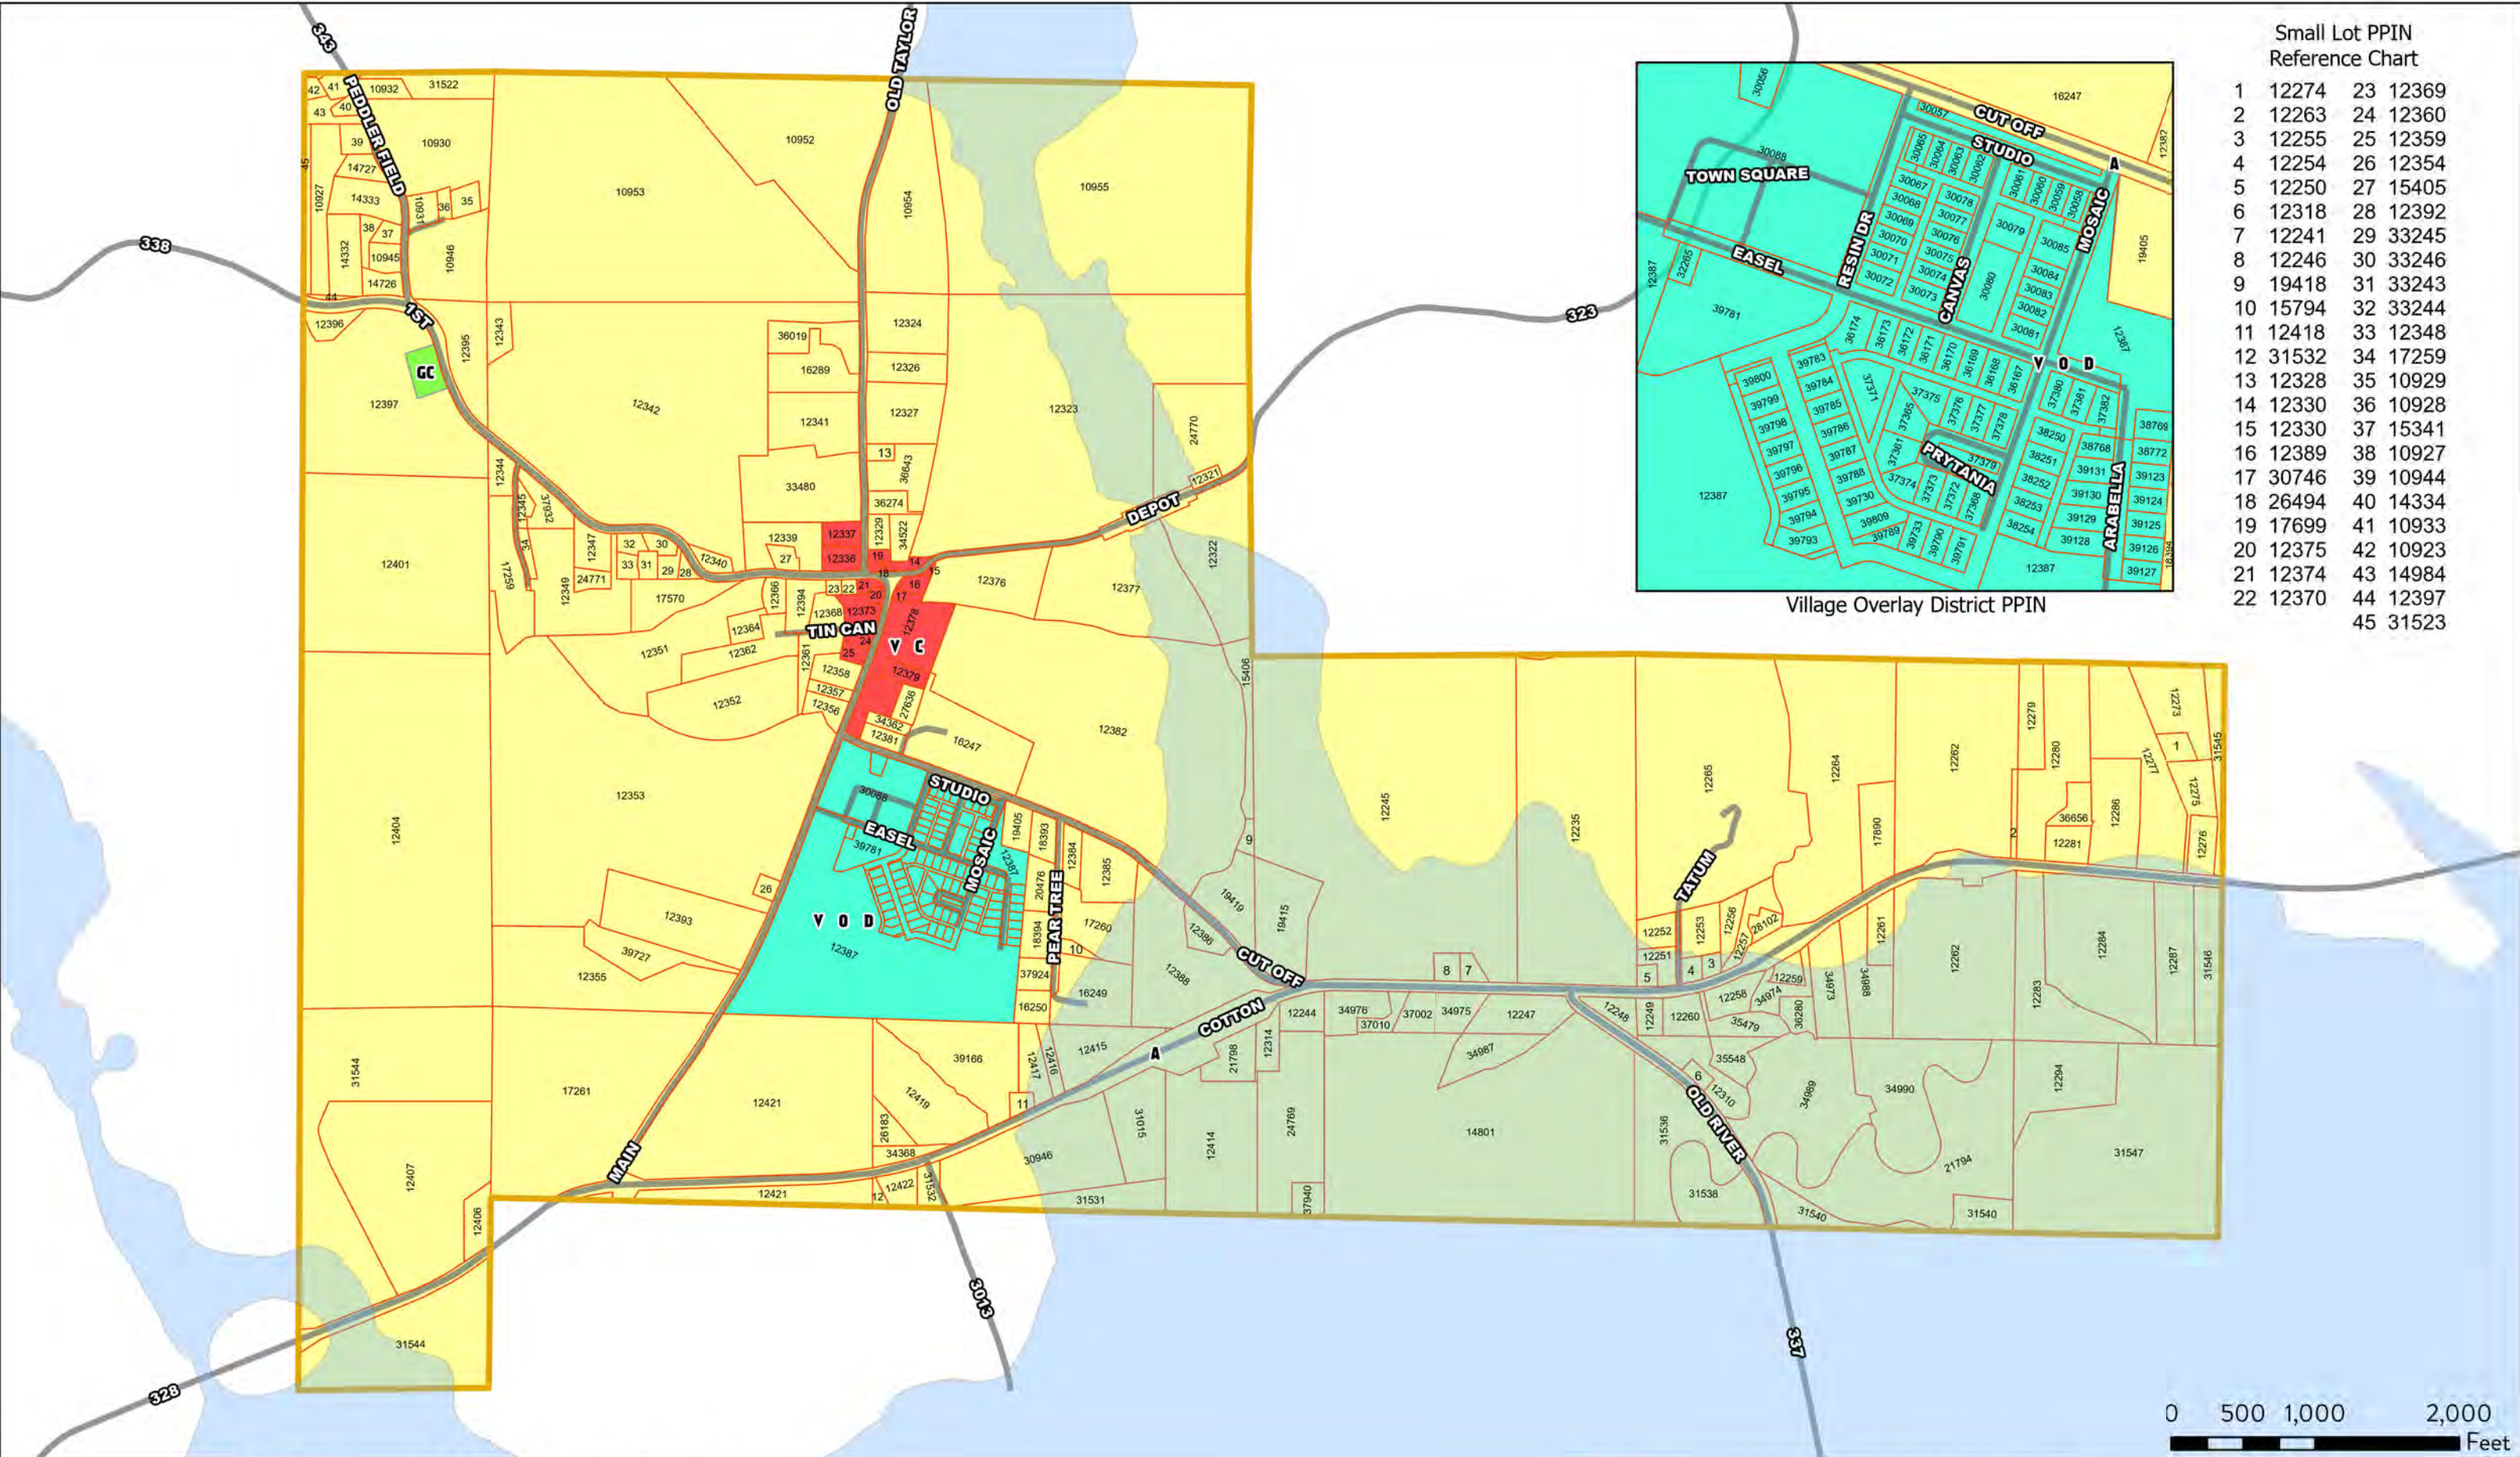

Small Lot PPIN Reference Chart

1	12274	23	12369
2	12263	24	12360
3	12255	25	12359
4	12254	26	12354
5	12250	27	15405
6	12318	28	12392
7	12241	29	33245
8	12246	30	33246
9	19418	31	33243
10	15794	32	33244
11	12418	33	12348
12	31532	34	17259
13	12328	35	10929
14	12330	36	10928
15	12330	37	15341
16	12389	38	10927
17	30746	39	10944
18	26494	40	14334
19	17699	41	10933
20	12375	42	10923
21	12374	43	14984
22	12370	44	12397
		45	31523

Village Overlay District PPIN

Town of Taylor, Mississippi Zoning & Floodplain Map

- City Limits
 - Parcels
 - Roads
 - Layer
 - FloodZone
 - A
- ZONING DISTRICTS**
- AGRICULTURAL (A)
 - VILLAGE OVERLAY DISTRICT (VOD)
 - GENERAL COMMERCIAL (GC)
 - VILLAGE CENTER COMMERCIAL (VC)