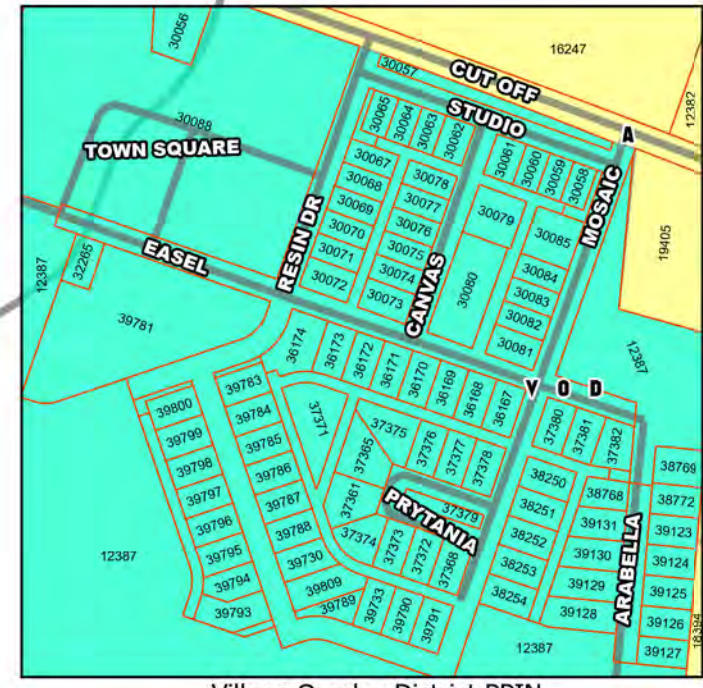

Small Lot PPIN Reference Chart

1	12274	23	12369
2	12263	24	12360
3	12255	25	12359
4	12254	26	12354
5	12250	27	15405
6	12318	28	12392
7	12241	29	33245
8	12246	30	33246
9	19418	31	33243
10	15794	32	33244
11	12418	33	12348
12	31532	34	17259
13	12328	35	10929
14	12330	36	10928
15	12330	37	15341
16	12389	38	10927
17	30746	39	10944
18	26494	40	14334
19	17699	41	10933
20	12375	42	10923
21	12374	43	14984
22	12370	44	12397
		45	31523

Village Overlay District PPIN

Town of Taylor, Mississippi Zoning & Floodplain Map

- City Limits
 - Parcels
 - Roads
 - Layer
 - FloodZone
 - A
- ZONING DISTRICTS**
- AGRICULTURAL (A)
 - VILLAGE OVERLAY DISTRICT (VOD)
 - GENERAL COMMERCIAL (GC)
 - VILLAGE CENTER COMMERCIAL (VC)